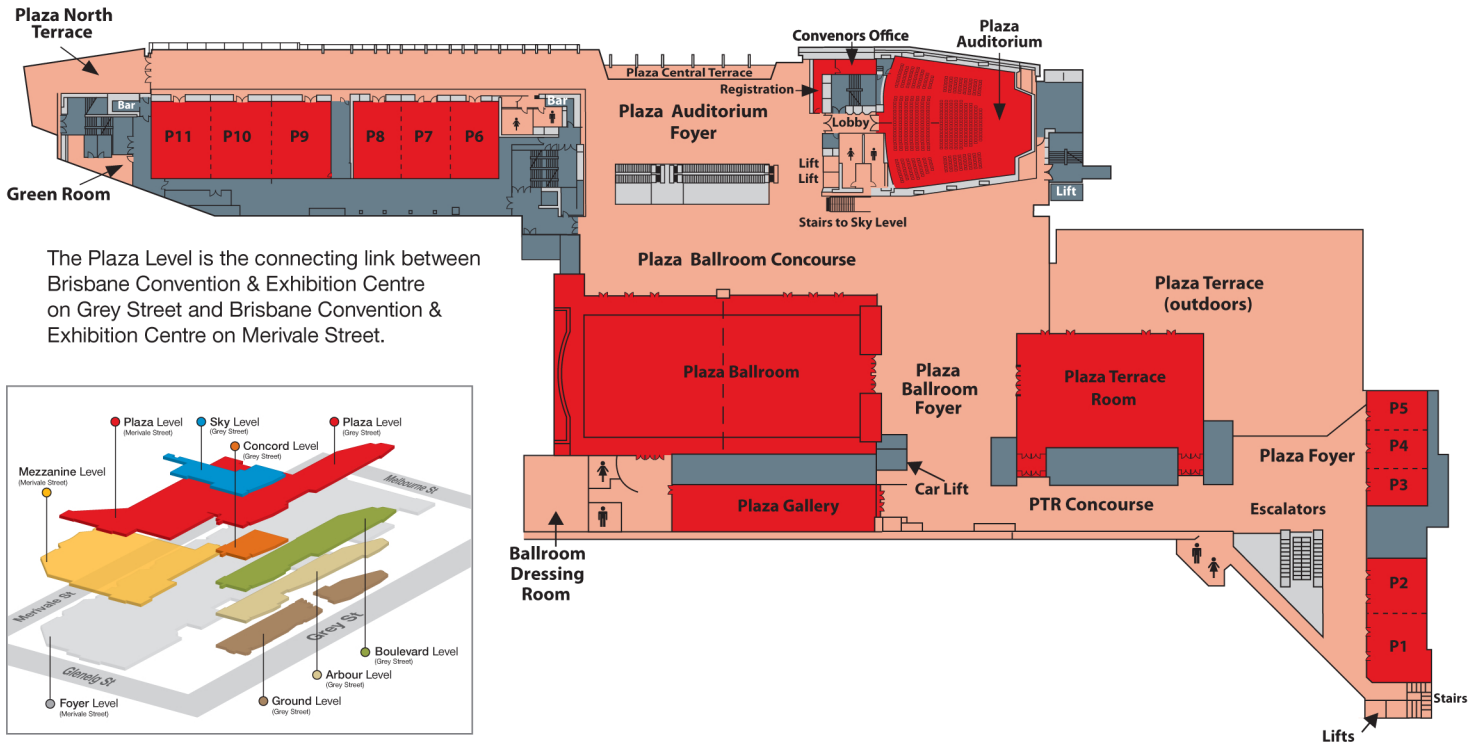

Plaza Level

BCEC on Merivale Street & Grey Street

The Plaza Level is the connecting link between Brisbane Convention & Exhibition Centre on Grey Street and Brisbane Convention & Exhibition Centre on Merivale Street.

Important notes

- Theatre and classroom capacities include staging, for speaker appropriate to the size of the room.
- Banquet and cocktail capacities are the comfortable maximums for each room. Staging and/or dance floors have not been incorporated and will reduce these capacities.
- Information accurate at time of printing.