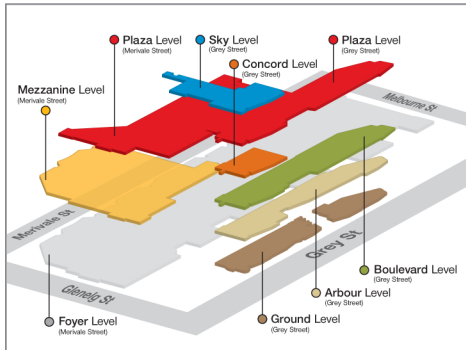

Plaza Level

BCEC on Merivale Street & Grey Street

The Plaza Level is the connecting link between Brisbane Convention & Exhibition Centre on Grey Street and Brisbane Convention & Exhibition Centre on Merivale Street.

Important notes

- Theatre and classroom capacities include staging, for speaker appropriate to the size of the room.
- Banquet and cocktail capacities are the comfortable maximums for each room. Staging and/or dance floors have not been incorporated and will reduce these capacities.
- Information accurate at time of printing.