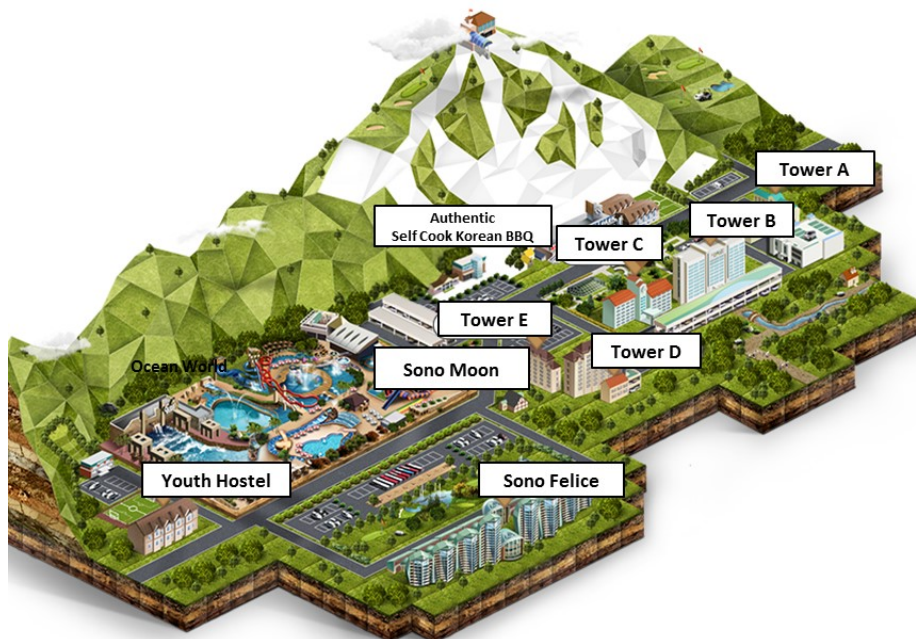

AOGS Secretariat Office

C/o Meeting Matters International

Tel: (65) 6472 3108 Fax: (65) 6472 3208

Email: info@asiaoceania.org

Add: #06-23, ONE COMMONWEALTH
1 Commonwealth Lane, Singapore 149544